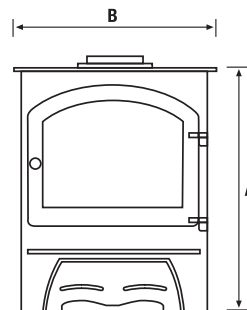

The Kirkdale - showing the grooved door and the random coal effect options

THE KIRKDALE

The Kirkdale is a natural gas stove which will look at home in a traditional or contemporary room.

Made to suit either Class1 or Class2 flues, the flue outlet can be from the top (5" diameter), or from the rectangular spigot from the rear, for use in pre-cast flue blocks with the closure plate supplied.

The Kirkdale is fitted with a thermal cut-out for your safety in down draft situations, along with an oxygen depletion sensor.

- Natural gas
- Driftwood or coal effect
- Manual or remote control option available
- 80% efficiency
- British made
- Hidden front control
- Brushed steel or brass fittings
- Class1 or Class2 (5" diameter or pre-cast)
- Top flue outlet or rear closure plate version
- Variable heat output, up to 5.4kW
- Safety features fitted

	KIRKDALE Natural Gas Stove	WHITBY Natural Gas Stove
OUTPUT	5.4kW	5.4kW
Maximum Efficiency	80%	80%
Maximum Input	6.8kW	6.8kW
DIMENSIONS		
A Height	558mm	558mm
B Width	453mm	560mm
C Total Depth	353mm	353mm
D Height to top of rear flue	520mm	520mm
E Depth to centre of top flue	95mm	95mm
Flue Diameter (top only)	5"	5"
FLUE TYPE		
Class 1	✓	✓
Class 2, Minimum 5" Diameter	✓	✓
Pre-cast	✓	✓
Weight when packed	40kg	45kg