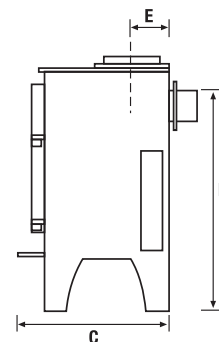

The Kirkdale - showing the grooved door and the random coal effect options

THE KIRKDALE

The Kirkdale is a natural gas stove which will look at home in a traditional or contemporary room.

Made to suit either Class1 or Class2 flues, the flue outlet can be from the top (5" diameter), or from the rectangular spigot from the rear, for use in pre-cast flue blocks with the closure plate supplied.

	KIRKDALE Natural Gas Stove	WHITBY Natural Gas Stove
OUTPUT	5.4kW	5.4kW
Maximum Efficiency	80%	80%
Maximum Input	6.8kW	6.8kW
DIMENSIONS		
A Height	558mm	558mm
B Width	453mm	560mm
C Total Depth	353mm	353mm
D Height to top of rear flue	520mm	520mm
E Depth to centre of top flue	95mm	95mm
Flue Diameter (top only)	5"	5"
FLUE TYPE		
Class 1	✓	✓
Class 2, Minimum 5" Diameter	✓	✓
Pre-cast	✓	✓
Weight when packed	40kg	45kg